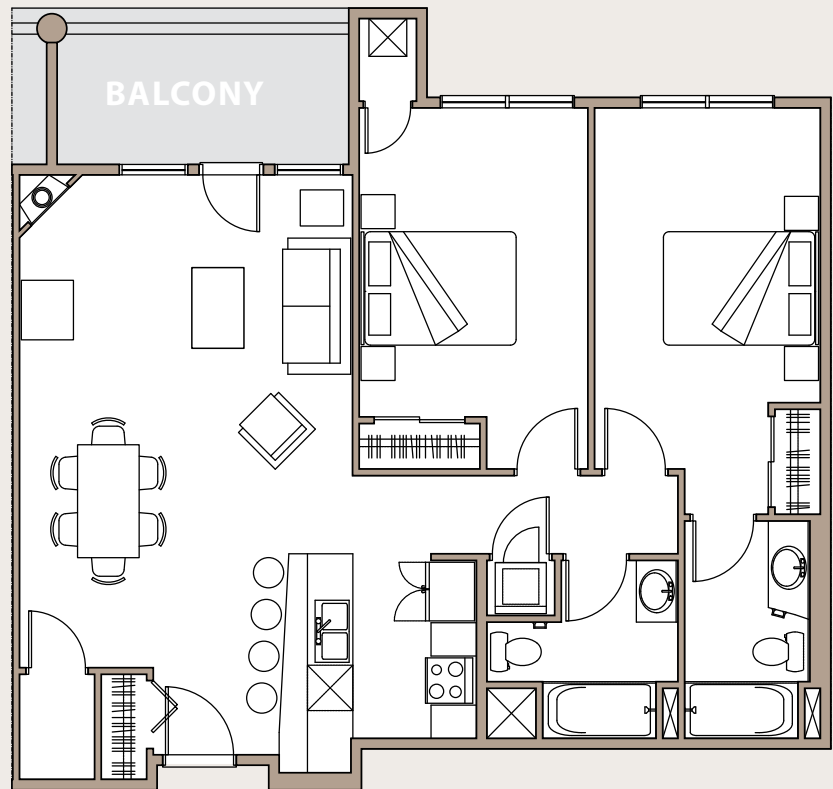

Unit	Lot #	Unit Type	SF
225	40	2 Bedrm/ 2 Bath	1005

UNIT C-1

Another Dream Realized By:

dolemo
DEVELOPMENT CORPORATION

ACTUAL FLOOR PLANS MAY NOT BE EXACTLY AS ILLUSTRATED
PRICES SUBJECT TO CHANGE WITHOUT NOTICE. PRICES DO NOT INCLUDE GST